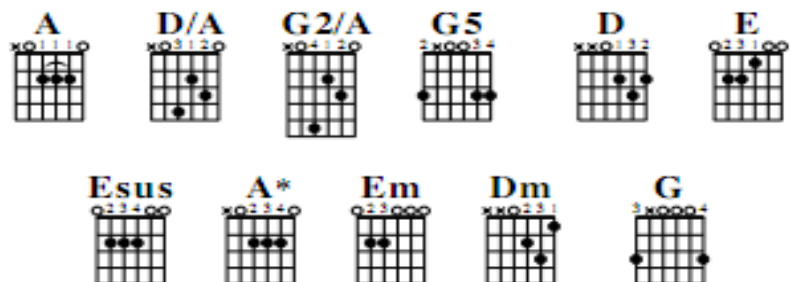

Sacrifice

PAUL BALOCHE

INTRO

A D/A G2/A D/A
(Repeat)

VERSE

A D/A A G5
Man looks on the outside, You look on the heart
A G5 D E Esus
That's where my worship has to start
A D/A A G5
Words fall short to tell You yearnings that I feel
A G5 D E Esus
I want to worship You for real, for real

CHORUS

A* Em A* Em
To truly live for You, to truly seek Your face
A* Em Dm G
To turn my heart towards You a thousand times a day
A* Em A* Em
For all eternity with every breath I take
A* Em Dm G
I want my life to be a sacrifice of praise
(1st ending)

Dm G
A sacrifice of praise to You
(Repeat Intro, Verse and Chorus)

(2nd ending)

Dm G
A sacrifice of praise to You

INSTRUMENTAL

A D/A G2/A D/A A D/A G2/A D/A

* = Preferred voicing

Sacrifice

CHORUS

A* Em A* Em
To truly live for You, to truly seek Your face
A* Em Dm G
To turn my heart towards You a thousand times a day
A* Em A* Em
For all eternity with every breath I take
A* Em Dm G
I want my life to be a sacrifice of praise
Dm G
A sacrifice of praise
Dm G
A sacrifice of praise
Dm G
A sacrifice of praise
Dm G
A sacrifice of praise to You